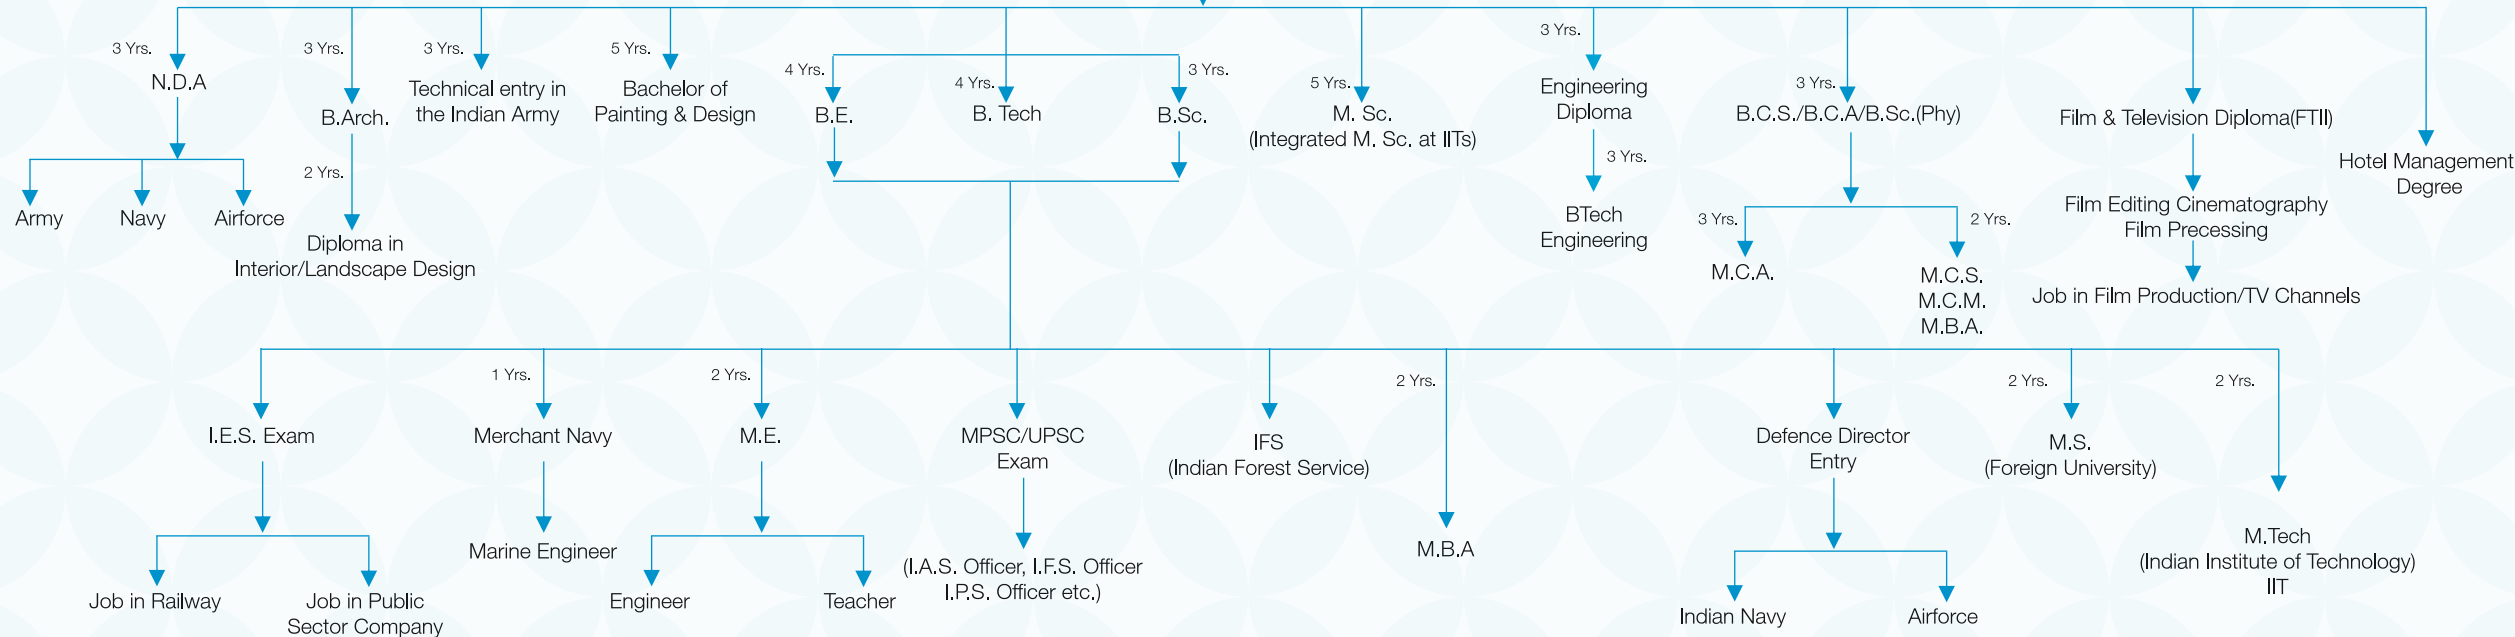

SCIENCE

with PCM (Physics, Chemistry, Maths)

Entrance Exams 10+2 Students

Engineering/ Architecture / Mathematics / Statistics

JEE Main

JEE Main is a National level entrance exam after 12th for admission to Engineering/ Architecture programs at NITs, IITs and centrally funded technical institutions like IIST. It is also the eligibility test for JEE Advanced.

JEE Advanced

JEE (Advanced) - is conducted by Joint Admission Board of IITs for admission to all undergraduate Engineering and other science programs offered at 16 IITs and ISM Dhanbad.

WB-JEE

WB-JEE is a state-government controlled centralised test for admission to many Government & Private medical and engineering institutions in West Bengal.

NATA

National Aptitude Test in Architecture NATA is conducted by Council of Architecture for admission to B Arch in India in Government and Government aided and un-aided colleges of Architecture.

BITSAT

BITSAT is computer based online entrance exam after 12th for admission to integrated First degree programmes of BITS Pilani, Goa and Hyderabad, for admission to BITS Pilani Engineering, Pharmacy, Information Systems and other courses.

VITEEE

IIST Admission

Indian Institute of Science Bangalore considers RVPY, JEE Mains and JEE Advanced and AIPMT scores for admission to its 4 year Bachelor's Degree in science program.

Indian Statistical Institute Kolkata takes a national level entrance test for admissions to its B Sc Statistics (offered in Kolkata) and B Sc Mathematics (Offered in Bengaluru).

Indian Institutes of Science Education and Research (IISER) are Government of India Institutions that offer 5 year integrated BS MS degree after class 12th.

Chennai Mathematical Institute Entrance Test

Chennai Mathematical Institute (Recognized as University since 2006) takes entrance test for admission to its 3 years B Sc in Mathematics and Computer Science and 3 year B Sc Hons in Mathematics and physics.