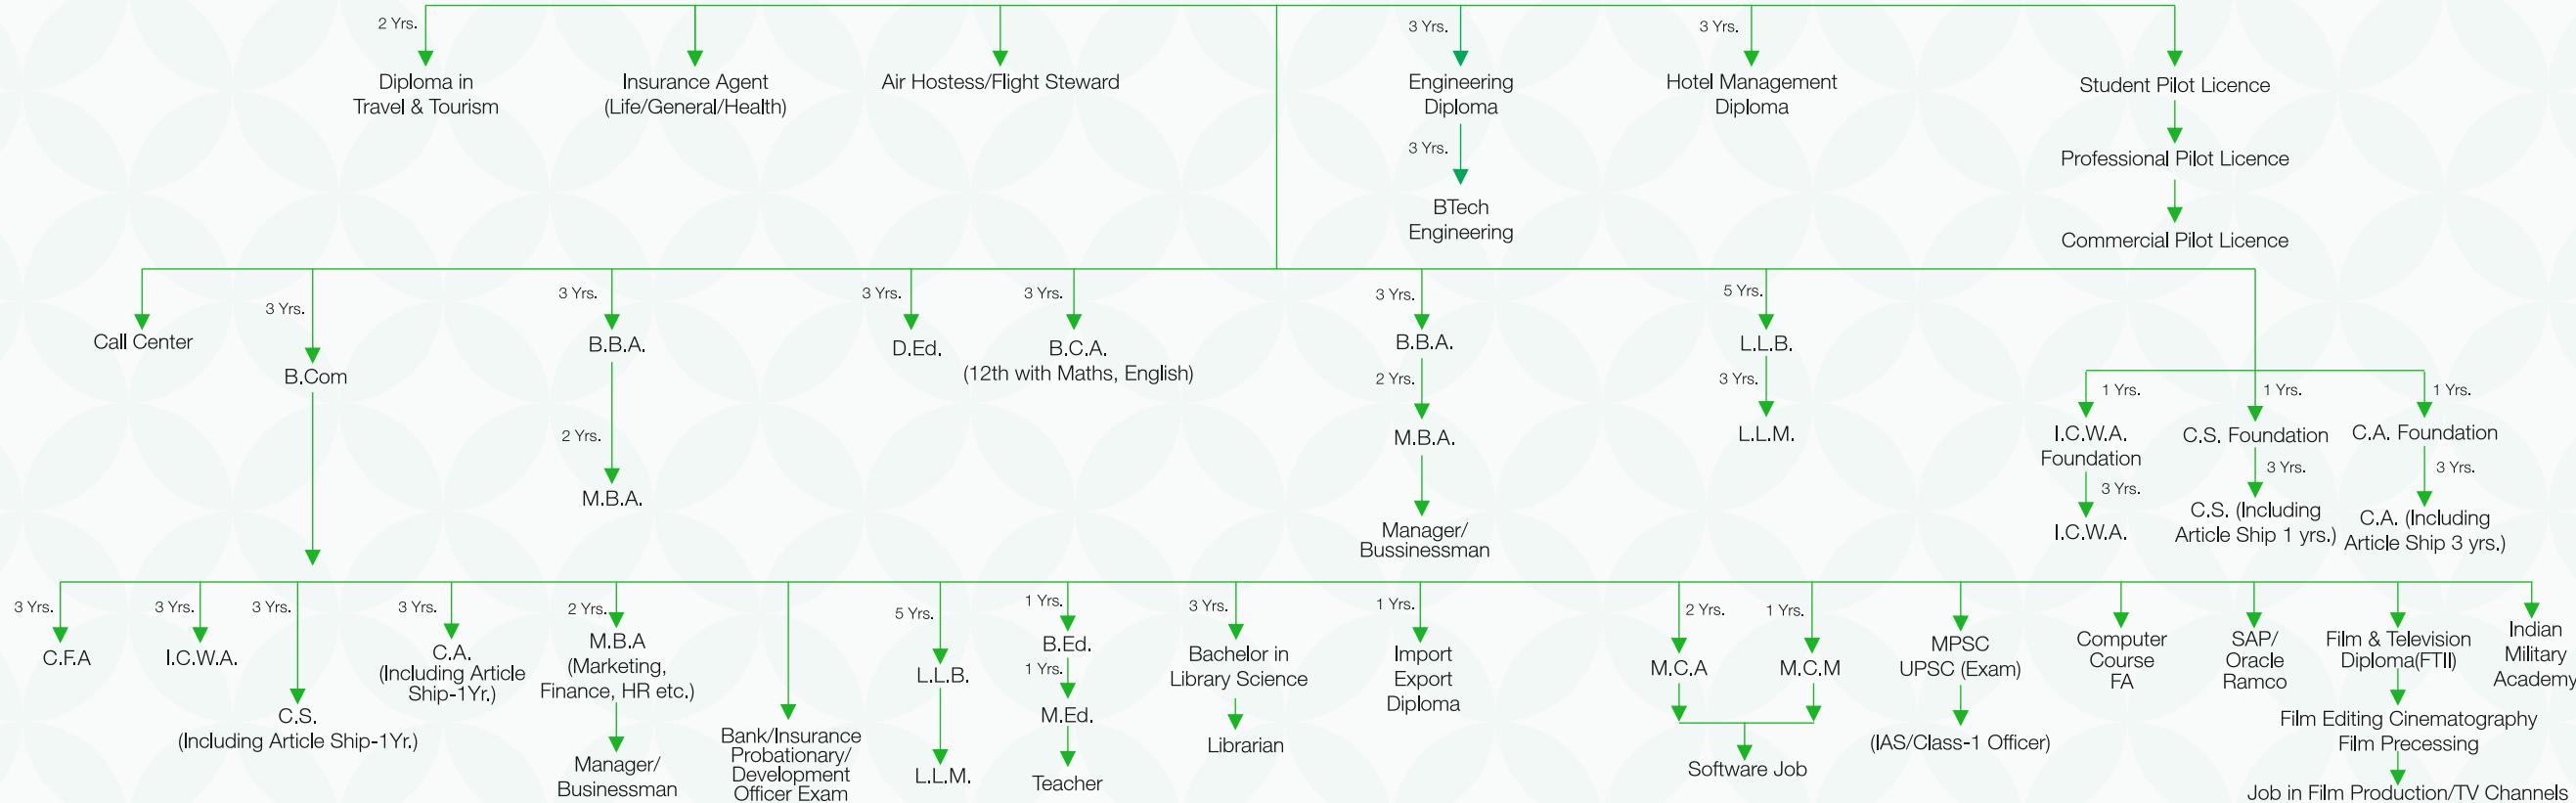

CAREERPATH

COMMERCE

Entrance Exams

Chartered Accountancy

CPT for Chartered Accountancy

Common Proficiency Test (CPT) is held twice every year and is open only to those students who are registered with Institute of Chartered Accountants of India on or before 2nd April every year and who fulfill the eligibility criteria.

Integrated Programme in Management IPM

The test is conducted by IIM Indore for admission to its 5 year Integrated Programme in Management IPM.

Delhi University BMS entrance

Delhi University conducts an entrance test for admission to its Bachelor of Management Studies, BFA and Bachelor in Business Economics programs.

Journalism and Mass Communication

Delhi University BA Hons English Journalism and BA Hons Multimedia and mass Communication Entrance

Delhi University offers BA Hons in English Journalism and BA Hons in Hindi Patrakarita course through class 12th marks.

GGS IP University, New Delhi, Bachelor in Journalism and Mass Communication Entrance Exam
GGS IP University, New Delhi takes a common entrance test for admission to Bachelor's Degree in Journalism and Mass Communication Entrance Exam

NEST / NDA / B Ed / CUJET

NEST

The National Entrance Screening Test is a compulsory test for admission to 5 year integrated M Sc Course in Biology, Chemistry, Mathematics and Physics at National Institute of Science Education and Research (NISER), Bhubaneswar, UAM-DAE CBS Mumbai and ISERC.

NDA

To join the NDA (National Defence Academy) the UPSC conducts entrance exam twice a year. Regional Institute of Education RIE CEE for B.Sc. B.Ed. / B.Sc.Ed. / B.Sc.Ed.

CEE is conducted for admission to B.Sc. B.Ed. / B.Sc.Ed. / BA B Ed / M Sc B Ed courses offered by Regional Institute of Education, Ajmer, Bhopal, Bhubaneswar, Mysore.

CUJET

Central Universities Common Entrance Test (CUJET) is organized for admission to Integrated, undergraduate and post Graduate and Research Programs (BA Bed, BSc B Ed, BA LLB, Integrated MA, MA, MSc, MSc B Ed, Integrated M Sc in 10 Central Universities of Haryana, Bihar, Gujarat, Jammu, Jharkhand, Kashmir, Kerala, Odisha, Punjab, Rajasthan and Tamil Nadu.