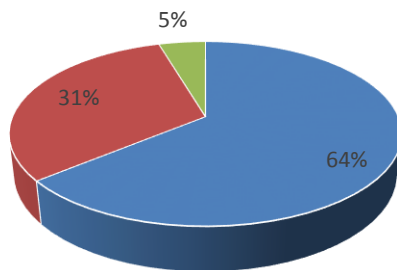

**School of Computational & Applied Sciences
Academic Feedback: Student Satisfaction Level
Odd Semester 2018-19**

■ Satisfaction level 100% ■ Satisfaction level 70% ■ Satisfaction level below 70%

**School of Communication, Multimedia and Film
Studies
Academic Feedback: Student Satisfaction Level
Odd Semester 2018-19**

■ Satisfaction level 100% ■ Satisfaction level 70% ■ Satisfaction level below 70%

**School of Engineering
Academic Feedback: Student Satisfaction Level
Odd Semester 2018-19**

■ Satisfaction level 100% ■ Satisfaction level 70% ■ Satisfaction level below 70%