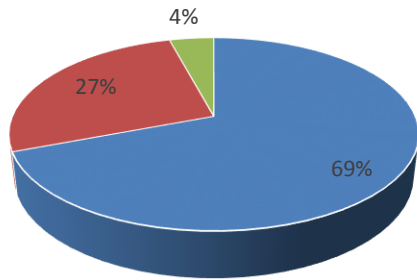

**School of Computational & Applied Sciences
Academic Feedback: Student Satisfaction Level
Odd Semester 2018-19**

■ Satisfaction level 100% ■ Satisfaction level 70% ■ Satisfaction level below 70%