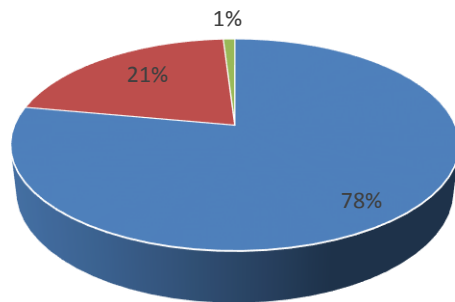

Brainware University Academic Feedback: Student Satisfaction Level Odd Semester 2018-19

■ Satisfaction level 100% ■ Satisfaction level 70% ■ Satisfaction level below 70%

School of Biotechnology and Biosciences Academic Feedback: Student Satisfaction Level Odd Semester 2018-19

■ Satisfaction level 100% ■ Satisfaction level 70% ■ Satisfaction level below 70%

School of Medical and Allied Health Sciences Academic Feedback: Student Satisfaction Level Odd Semester 2018-19

■ Satisfaction level 100% ■ Satisfaction level 70% ■ Satisfaction level below 70%