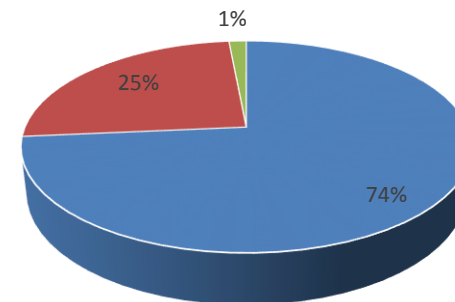

Brainware University Academic Feedback: Student Satisfaction Level Odd Semester 2018-19

■ Satisfaction level 100% ■ Satisfaction level 70% ■ Satisfaction level below 70%

School of Biotechnology and Biosciences Academic Feedback: Student Satisfaction Level Odd Semester 2018-19

■ Satisfaction level 100% ■ Satisfaction level 70% ■ Satisfaction level below 70%

School of Medical and Allied Health Sciences Academic Feedback: Student Satisfaction Level Odd Semester 2018-19

■ Satisfaction level 100% ■ Satisfaction level 70% ■ Satisfaction level below 70%