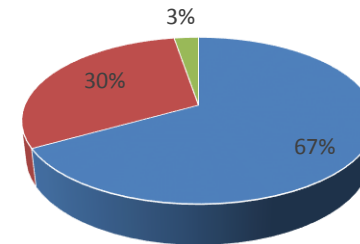

■ Satisfaction level 100% ■ Satisfaction level 70% ■ Satisfaction level below 70%

School of Medical and Allied Health Sciences Academic Feedback: Student Satisfaction Level Odd Semester 2018-19

■ Satisfaction level 100% ■ Satisfaction level 70% ■ Satisfaction level below 70%

**School of Computational & Applied Sciences
Academic Feedback: Student Satisfaction Level
Odd Semester 2018-19**

■ Satisfaction level 100% ■ Satisfaction level 70% ■ Satisfaction level below 70%

**School of Communication, Multimedia and Film
Studies
Academic Feedback: Student Satisfaction Level
Odd Semester 2018-19**