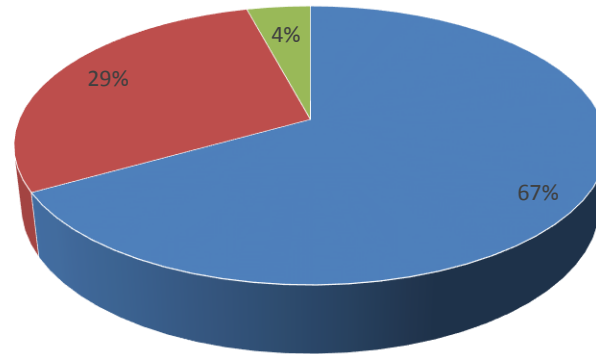

Brainware University Academic Feedback: Student Satisfaction Level Odd Semester 2018-19

■ Satisfaction level 100% ■ Satisfaction level 70% ■ Satisfaction level below 70%

School of Biotechnology and Biosciences Academic Feedback: Student Satisfaction Level Odd Semester 2018-19

■ Satisfaction level 100% ■ Satisfaction level 70% ■ Satisfaction level below 70%

School of Medical and Allied Health Sciences Academic Feedback: Student Satisfaction Level Odd Semester 2018-19

■ Satisfaction level 100% ■ Satisfaction level 70% ■ Satisfaction level below 70%