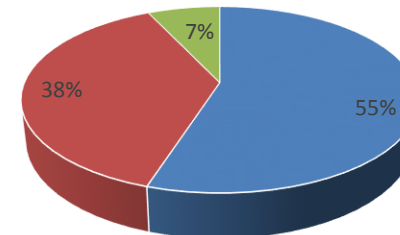

**School of Management and Commerce
Academic Feedback: Student Satisfaction Level
Odd Semester 2018-19**

■ Satisfaction level 100% ■ Satisfaction level 70% ■ Satisfaction level below 70%